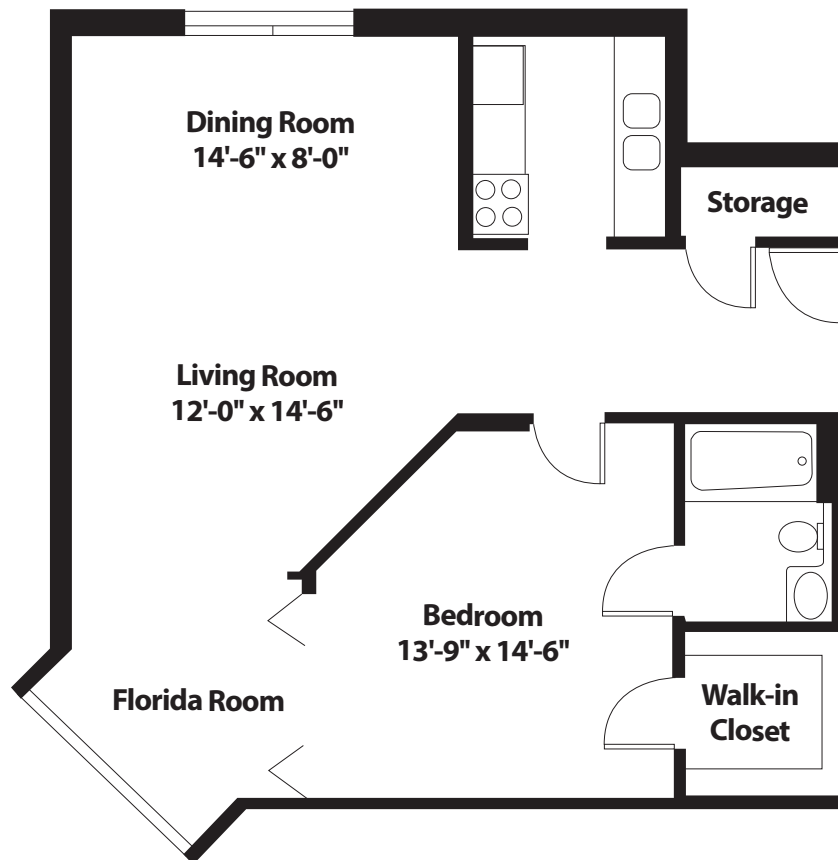

One-Bedroom Classic

750 sq. ft.

All dimensions, features and specifications are approximate and subject to change without notice.

1717 Homewood Boulevard
Delray Beach, FL 33445

561.272.9600

AbbeyDelraySouth.com